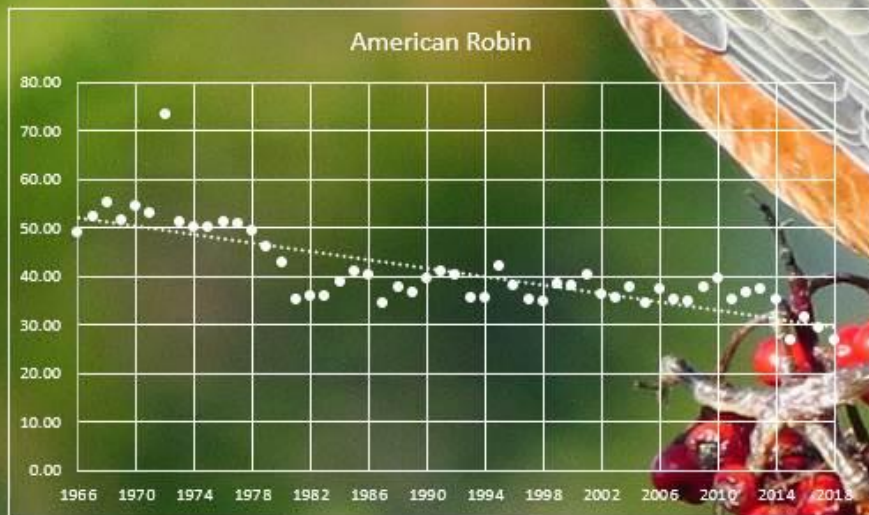

Canaries in the Coalmine: Bird Population Declines in New Hampshire

Thursday, October 20 7 pm
Loon Center, Lee's Mills Rd
Moultonborough

By Iain MacLeod
& Ken Klapper